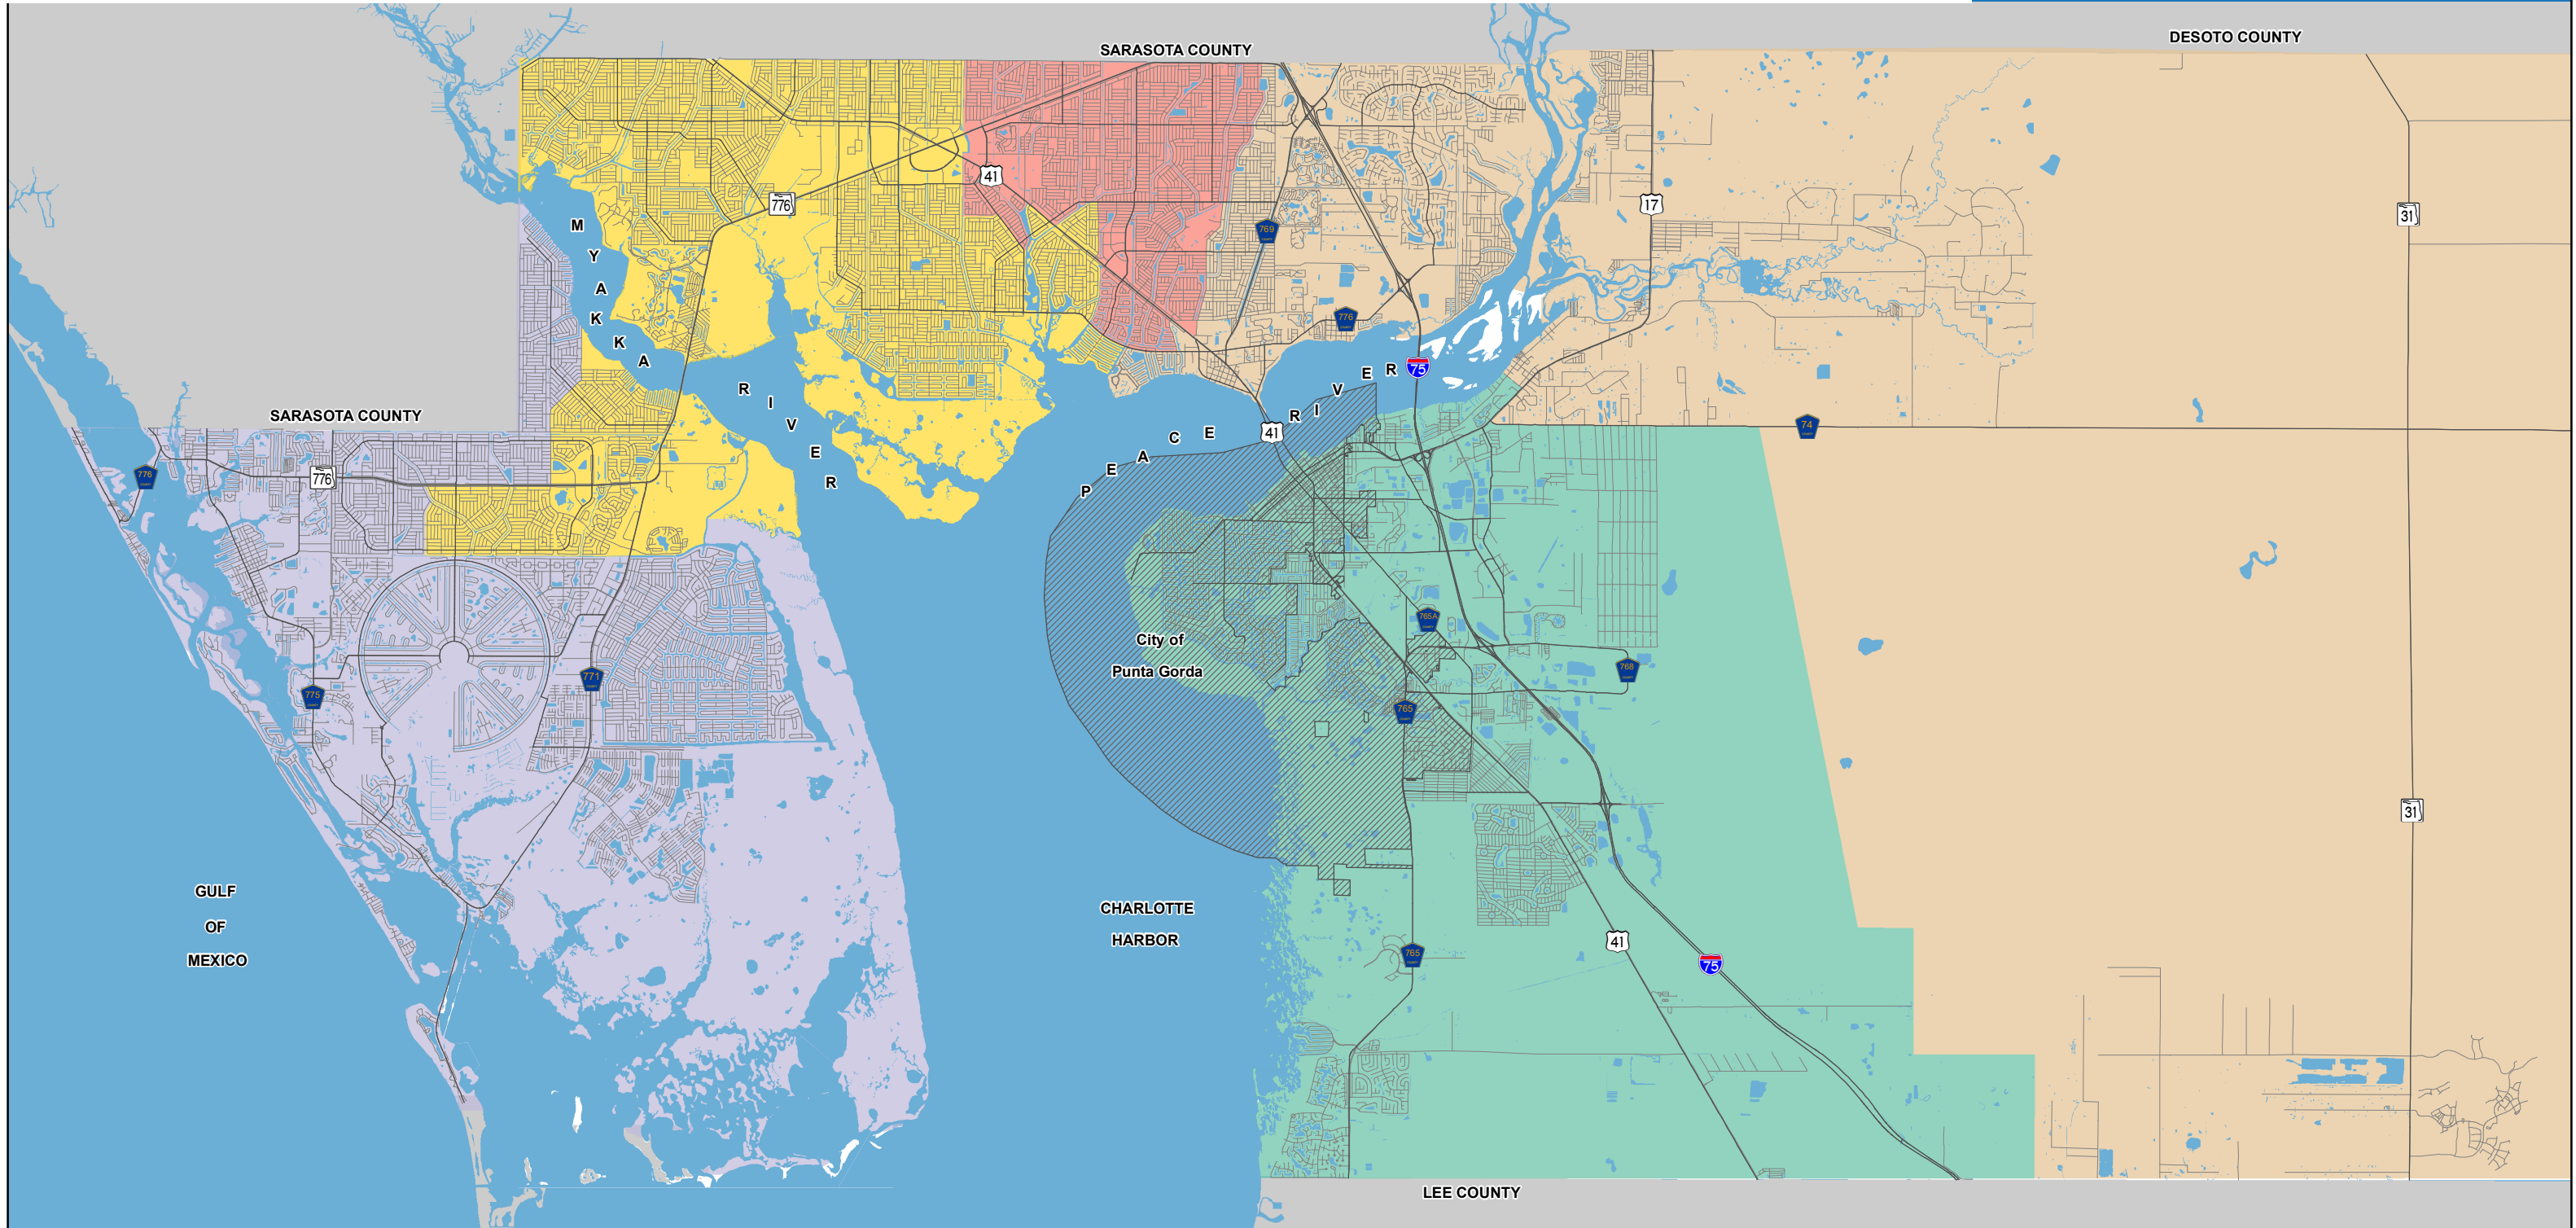

Charlotte Soil & Water Conservation District Subdivision Map

December 2022

Stateplane Projection
Datum: NAD83
Units: Feet
Source: Community Development
Metadata available upon request

District 1 - Ken Doherty	District 3 - Bill Truex	District 5 - Joseph Tiseo
District 2 - Christopher Constance	District 4 - Stephen R. Deutsch	

N
W —+— E
S
(NOT TO SCALE)

This map is a representation of compiled public information. It is believed to be an accurate and true depiction for the stated purpose, but Charlotte County and its employees make no guaranties, implied or otherwise, to the accuracy, or completeness. We therefore do not accept any responsibilities as to its use. This is not a survey or is it to be used for design. Reflected Dimensions are for Informational purposes only and may have been rounded to the nearest tenth. For precise dimensions, please refer to recorded plats and related documents.